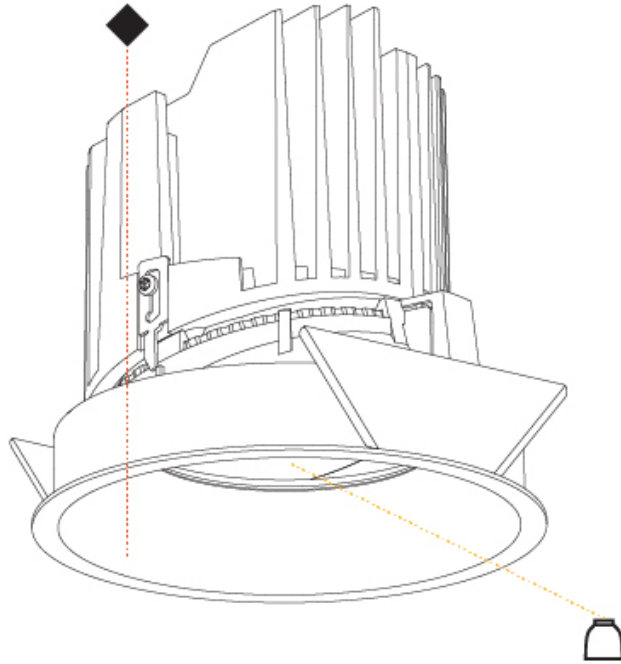

BIONIQ ROUND SEMI ADJUSTABLE RECESSED

A35308-

PROJECT

TYPE

SPECIFIER

QUANTITY

DATE