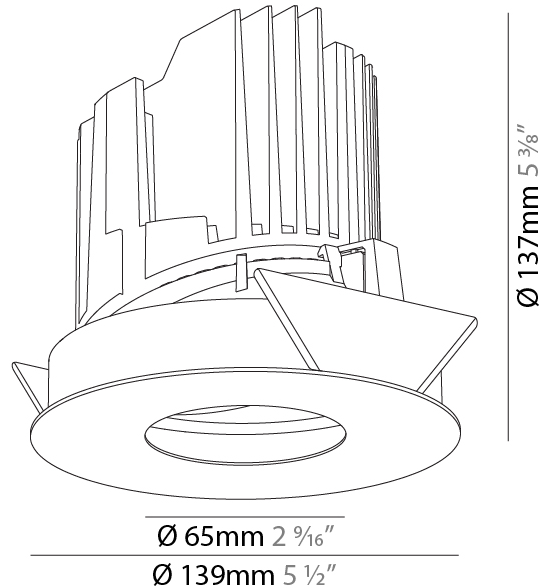

PHYSICAL

Shape: Round
Diameter (mm): 139
Diameter (in): 5 1/2
Height (mm): 137
Height (in): 5 3/8
Ceiling Thickness (mm): 10 / 12.5 / 15 / 25
Ceiling Thickness (in): 3/8 or 1/2 or 9/16
Min. Recessing Depth (mm): 150
Min. Recessing Depth (in): 5 7/8
Light Distribution: Adjustable / Asymmetric
Weight (kg): 0.865
Weight (lbs): 1.9
Fixture Finish: SSR / BKV / CWI / CRY / HAB / LAG / UFT / ITA / RUA / RUR / MIC / FTG / MYG / TWT / LOD / PUS / FRO / FUP / KIA / POP / BLS / SPG / MEY / GOH / GUM / CHC / COM / ABZ / JAG / OBR / MOS / ROR
Fixture Material: Aluminum Die Cast
Cut-out Measurements: 130mm / 5 1/8"

ELECTRICAL

Lamp Type: LED (Zhaga Standard)
Input Wattage (W): 28.6
Total Output Wattage (W): 26
Dimming: Tri-Mode (Non-Dimming and Phase Dimming (120Vac only) and 0-10V Dimming)
Driver Included: No
Driver Location: Recessed Housing
Driver Type: Constant Current - Universal
Housing: See components
Input Voltage (V): 120 - 277
Constant Current (MA): 700

LED

Number of LEDs: 1
Color Temperature (°K): 2700 / 3000 / 3500 / 4000
Max. Delivered Lumen (lm): 1890 / 1930 / 2028 / 2070
Nominal Lumen (lm): 3210 / 3290 / 3459 / 3530
CRI: >90 CRI
Lamp Life (hrs): 50000

OPTICAL

Reflector: 20 / 25 / 40
Adjustability: Fixed

RATINGS AND CERTIFICATIONS

Certified By: Certified for North American Standards
IP rating: IP20

Ø 65mm 2 5/16"

Ø 139mm 5 1/2"