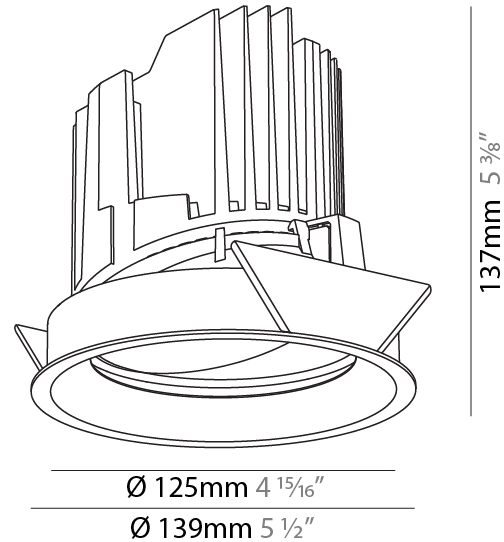

PHYSICAL

Shape: Round
Diameter (mm): 139
Diameter (in): 5 1/2
Height (mm): 137
Height (in): 5 3/8
Ceiling Thickness (mm): 10 / 12.5 / 15
Ceiling Thickness (in): 3/8 or 1/2 or 9/16
Min. Recessing Depth (mm): 150
Min. Recessing Depth (in): 5 7/8
Light Distribution: Adjustable / Downlight
Weight (kg): 0.853
Weight (lbs): 1.88
Fixture Finish: SSR / BKV / CWI / CRY / HAB / LAG / UFT / ITA / RUA / RUR / MIC / FTG / MYG / TWT / LOD / PUS / FRO / FUP / KIA / POP / BLS / SPG / MEY / GOH / GUM / CHC / COM / ABZ / JAG / OBR / MOS / ROR
Fixture Material: Aluminum Die Cast
Cut-out Measurements: 130mm / 5 1/8"

ELECTRICAL

Lamp Type: LED (Zhaga Standard)
Input Wattage (W): 28.6
Total Output Wattage (W): 26.4
Dimming: Tri-Mode (Non-Dimming and Phase Dimming (120Vac only) and 0-10V Dimming)
Driver Included: No
Driver Location: Recessed Housing
Driver Type: Constant Current - Universal
Driver Class: Class 2
Housing: See components
Input Voltage (V): 120 - 277
Constant Current (MA): 700

LED

Number of LEDs: 1
Color Temperature (°K): 2700 / 3000 / 3500 / 4000
Max. Delivered Lumen (lm): 1180 / 1930 / 2029 / 2070
Nominal Lumen (lm): 3210 / 3290 / 3459 / 3530
CRI: >90 CRI
Lamp Life (hrs): 50000

OPTICAL

Reflector: 10 / 18 / 36
Adjustability: Rotational 355°, Tilt 30°

RATINGS AND CERTIFICATIONS

Certified By: Certified for North American Standards
IP rating: IP54